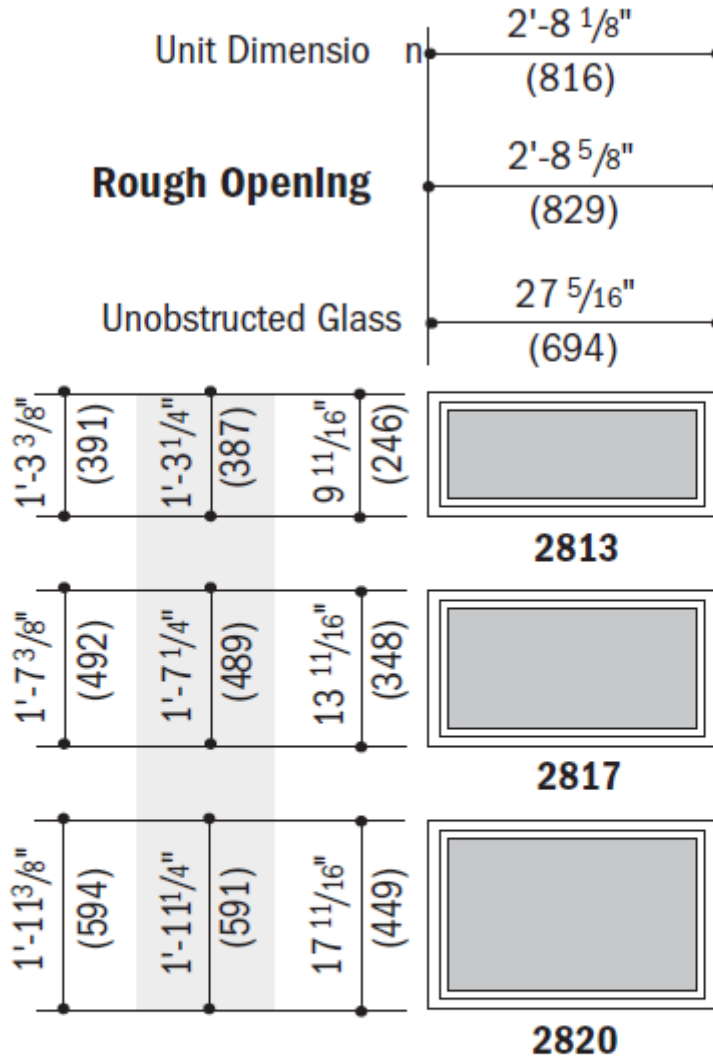

Basement and Utility Windows 1934 to 2004

Basement and Utility Window Unit Sizes